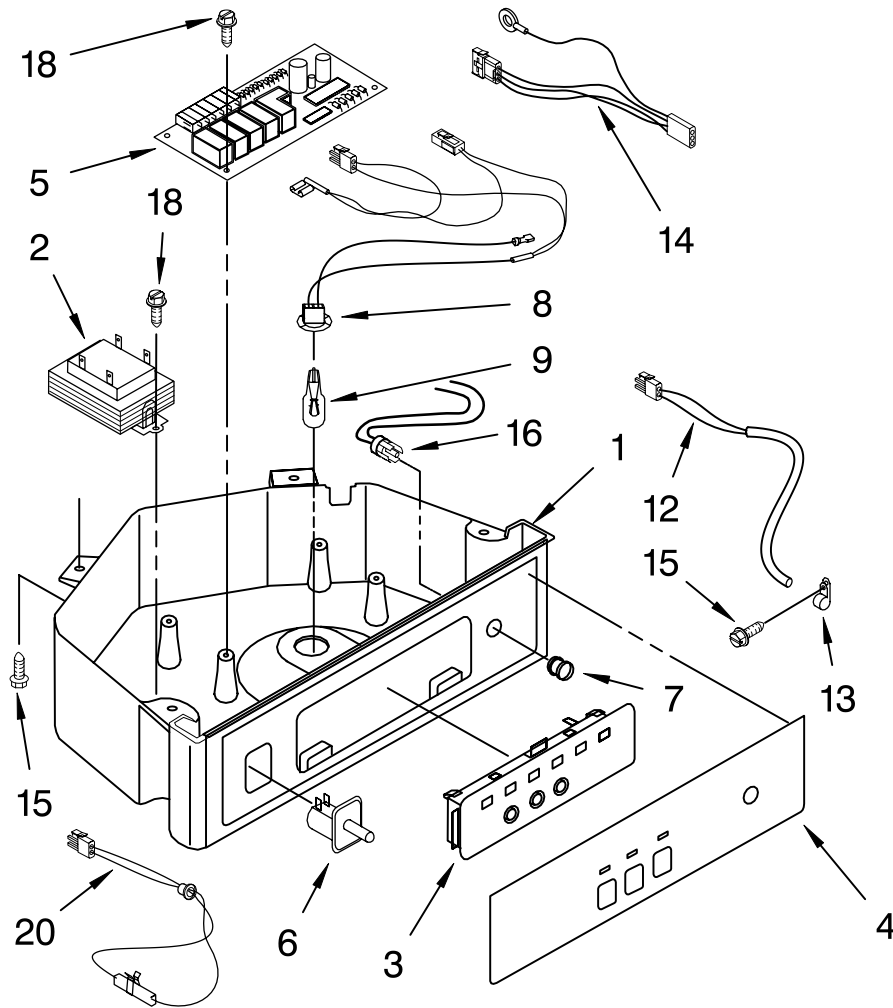

CONTROL PANEL PARTS

For Models: KUIS18NNJW7, KUIS18NNJT7, KUIS18NNJB7, KUIS18NNJS7
(White) (Biscuit) (Black) (Stainless Steel)

Illus. No.	Part No.	DESCRIPTION
1	2185738	Box, Control
2	2185657	Transformer
3	2185592	Assembly, Switch (ALSO ORDER #4)
4	2208317W	Overlay
5	2304016	Control Board
6	2149705	Switch, Plunger

Illus. No.	Part No.	DESCRIPTION
7	2185694	Lens, LED
8	2185692	Wiring Harness Grid/ Light
9	745362	Bulb
12	2313633	Thermostat, Bin
13	2185825	Clamp

Illus. No.	Part No.	DESCRIPTION
14	2187836	Wiring Harness, Main to Pump
15	3400884	Screw 8-18 x 5/8
16	2187256	LED Assembly
18	3400850	Screw 8-16 x 3/8
20	2313635	Thermister, Ice Control

FOR ORDERING INFORMATION REFER TO PARTS PRICE LIST